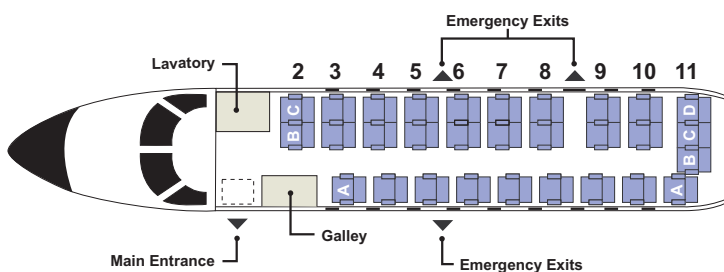

EMB-120 ER

passengers

Number 30

engines

Number 1800 SHP Pratt & Whitney PW118B

dimensions

Length overall	65 ft 7 in	20.0 m
Wingspan	64 ft 11 in	19.80 m
Height overall	20 ft 10 in	6.35 m
Maximum Cabin height	5 ft 9 in	1.70 m
Cargo Capacity	222 cubic feet	6.3 m
Fuel Capacity	875 US gallons	3226.5 l

weights

Maximum takeoff weight	26,433 lbs	11,990 kg
------------------------	------------	-----------

performance

	NM	SM	KM
Maximum range	800	920	1,482

speeds

	knots	mph	km/h
High cruise speed	315	364	584

ceiling

Maximum operating altitude	32,000 ft	9,756 m
----------------------------	-----------	---------

FORWARD GALLEY

AFT GALLEY