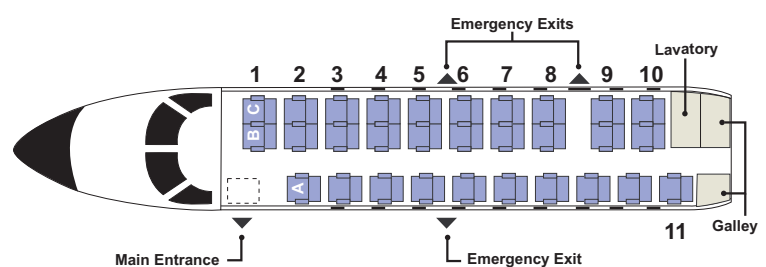

EMB-120 ER

passengers

Number 30

engines

Number 1800 SHP Pratt & Whitney PW118B

dimensions

Length overall	65 ft 7 in	20.0 m
Wingspan	64 ft 11 in	19.80 m
Height overall	20 ft 10 in	6.35 m
Maximum Cabin height	5 ft 9 in	1.70 m
Cargo Capacity	222 cubic feet	6.3 m
Fuel Capacity	875 US gallons	3226.5 l

weights

Maximum takeoff weight	26,433 lbs	11,990 kg
------------------------	------------	-----------

performance

	NM	SM	KM
Maximum range	800	920	1,482

speeds

	knots	mph	km/h
High cruise speed	315	364	584

ceiling

Maximum operating altitude	32,000 ft	9,756 m
----------------------------	-----------	---------

FORWARD GALLEY

AFT GALLEY