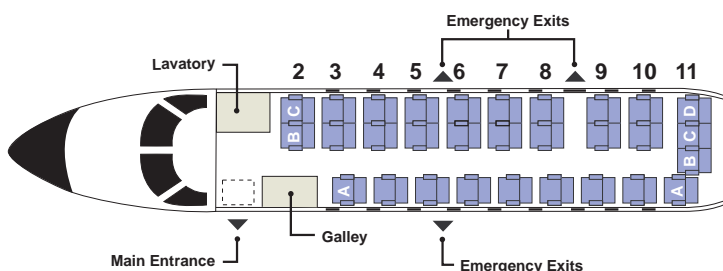

ceiling

Maximum operating altitude 32,000 ft 9,756 m

FORWARD GALLEY