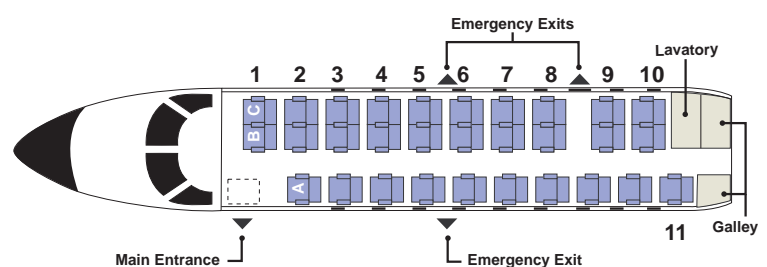

### dimensions

Length overall	65 ft 7 in	(20.0 m)
Wingspan	64 ft 11 in	(19.80 m)
Height overall	20 ft 10 in	(6.35 m)
Maximum Cabin height	5 ft 9 in	(1.70 m)
Cargo Capacity	222 cubic feet	(6.3 m)
Fuel Capacity	875 US gallons	(3226.5 l)

### ceiling

Maximum operating altitude 32,000 ft 9,756 m

FORWARD GALLEY

AFT GALLEY